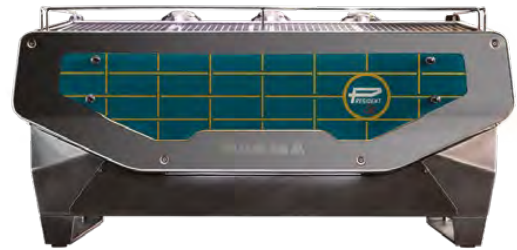

TRADITIONAL ESPRESSO COFFEE MACHINES

PRESIDENT

GTi 3 Buttons

A/2 BL	UP236D9BT999A
A/2 BL AT	UP236D9BTG9BA
A/3 BL	UP336D9BT999A
A/3 BL AT	UP336D9BTG9BA

A design with a timeless style: the best coordination between the various stainless steel and pewter finishing and soft touch for an unique character. The Independent Boiler system in order to offer the best of Faema Coffee system.

New endless customization possibilities: the machine has been designed to be easily disassembled by the distributor to respond easily to every type of customization of the machine. Wide offer of panels kit: urban style, elegant, funny and retro, with different graphics for a perfect coordination with the style of the coffee shop.

- GTi Thermal System
- Smart Boiler
- New interface
- New stainless steel soft touch filterholders
- Green Machine
- AutoSteam Milk 4
- USB Port

Features	A/2	A/3
Steam wands	2	2
Hot water wands	1	1
Hot water selections	3	3
Boiler capacity (litres)	7	7
Independent coffee boilers	2	3
Capacity of each independent coffee boiler (cc)	600	600

Technical information		A/2	A/3
Width x Depth x Height (mm)		820 x 630 x 505	1040 x 630 x 505
Weight (Kg)		77	90
Power at 220-240v~ 50/60Hz (W)		4300 – 5100	-
Power at	208-240 240V~ 60Hz (w)	5300 - 7000	6500 - 8500

Kit

Kit Wi-Fi

Kit Tall Cup version